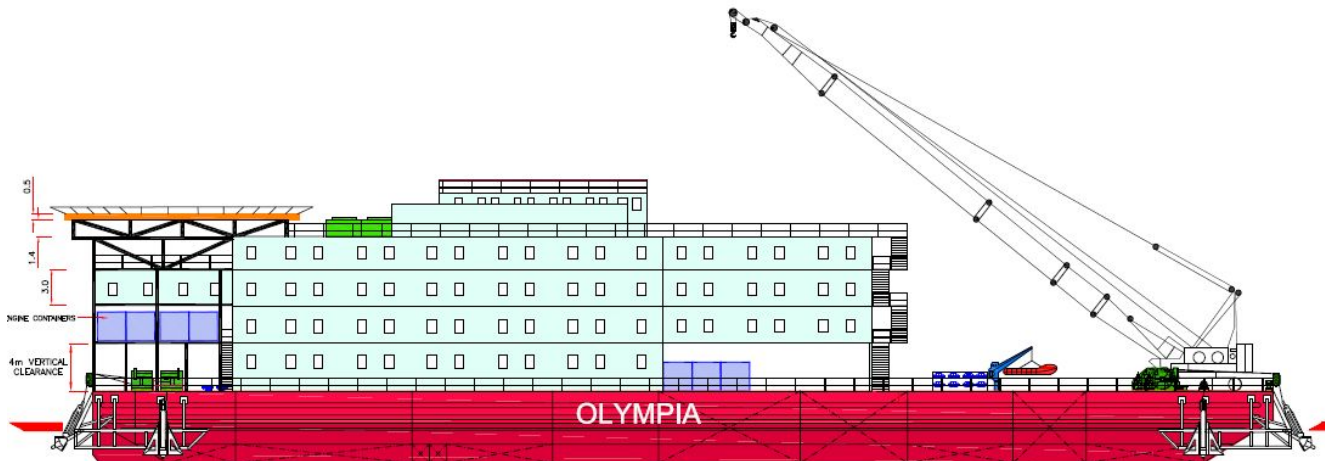

ACCOMMODATION WORK BARGE "OLYMPIA"

GENERAL

Registry	St Vincent & The Grenadines
Built	2006 , Batam, Indonesia
Class	American Bureau of Shipping
Notation	+A1 Accommodation Barge
Safety Compliance	IMO, MODU CODE & SOLAS

PRINCIPAL CHARACTERISTICS

Length o.a.	100.0 m
Beam	30.0 m
Depth	6.1 m
Draft	3.5 m
Clear Deck	1000 m ²
Deck Strength	20 tons / m ²
Underdeck Storage	273 m ³
Ballast	6,000 m ³
Freshwater	937 m ³
Fuel Oil	937 m ³
Lube Oil	9 m ³

DECK MACHINERY

Crawler Crane	Kobelco 120 tons
Supply Crane	Palfinger Knuckle boom 6 tons
Helideck	22 x 22 m suitable for 12 tons to CAP 437 with foam monitor
Tugger Winches	2 x 3 tons
Water Blaster	40,000 PSI
Workshop	Fully Equipped including lathe, bench drill, saw, grinder & vices